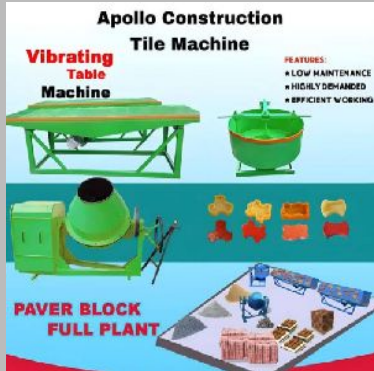

APOLLO CONSTRUCTION TILE MACHINE

Other Products/Services

Vibrating Table Making Machine