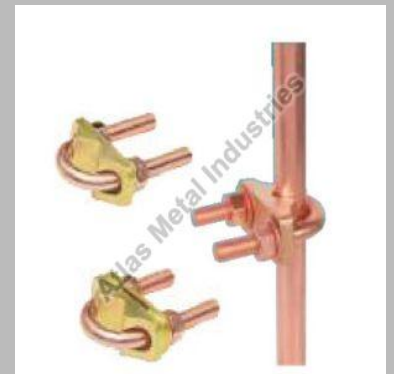

Water Main Pipe Bond

Square Polymer Earth Pit

Internal Coupling Dowel

Earthing Accessories

Earthing Driving Head

Earth Boss

Earth Clamps

Transformer Ground
Clamp

Single Plate Tower Earth
Clamp

Heavy Duty Conductor
Saddle Clamp

GUV Type Rod to Cable
Clamp

Brass and Aluminium
Earthing Tape Clips

E Type U Bolt Rod Clamp

Clamps

Square Tape Clamp

Split Connector Clamp

RWP Bond Clamp

Plate Type Test Clamp

Oblong Test Clamp

O Type Rod to Cable
Clamp

Earthing Electrodes

Taper Pointed Air Rods

Internally Threaded Solid Copper Earth Rod

Hot Dip Galvanized Steel Earth Rod

GI Pipe in Strip Earthing Electrode

Externally Threaded Solid Copper Earth Rod

Driving Spike

Cables and Wire Accessories

Long Barrel Cable Lugs

Ip68 Pg Cable Glands

E1W Cable Glands

E Series Cable Glands