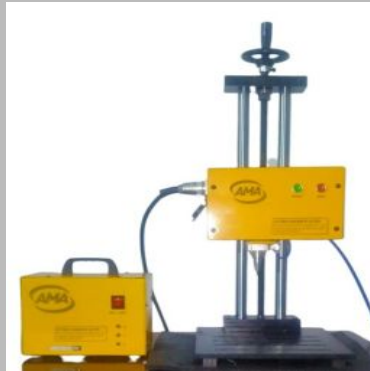

EDPM 201 Electric Dot Pin Marking Machine