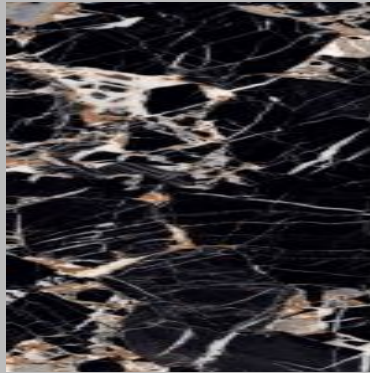

Crysto Beige Outdoor
Elevation Tiles

Crysto Amazone Outdoor
Elevation Tiles

Wood Planks

Rome Griss Wooden Planks

Redox Wooden Planks

Nut Natural Wooden Planks

Nut Grey Wooden Planks

Nut Choco Wooden Planks

Natural Red Wooden Planks

Insulation Tiles

Royal Onyx Big Size
Slab Tiles

Mentos Black Big Size
Slab Tiles

Makarani Natural Big
Size Slab Tiles

Galaxy White Big Size
Slab Tiles

Galaxy Sand Big Size
Slab Tiles