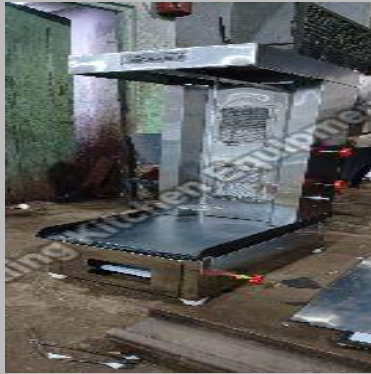

Shawarma Machine