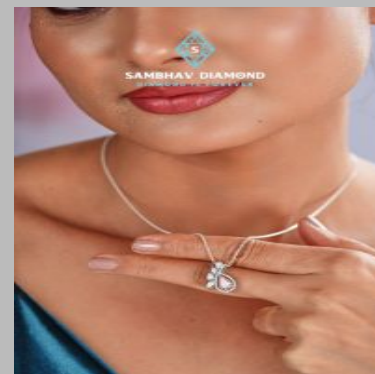

Round Shape White Lab Grown Diamond

Round Shape Lab Grown Diamond

Radiant Shaped Lab Grown Diamond

Radiant Cut CVD Lab Grown Diamond

Sambhav Diamond

Diamond Rings

Marquise Shape Lab Grown Diamond Ring

Three Stone Diamond Engagement Ring

Lab Grown Diamond Eternity Ring

Round Cut Diamond Engagement Ring

Radiant Cut Gold Diamond Engagement Ring

Heart Shape Gold Ring

Diamond Charm

Round Cut Y Drop Chain
Pendant

Pink Pear Shape
Diamond Pendant

Elegant Design Pear
Shape Solitaire Diamond
Pendant

Doll Shape Diamond
Studded Pendant

Diamond Studded
Teardrop Pendants

Diamond Earrings

Princess Cut Diamond
Silver Earrings

Pink Pear Cut Lab
Grown Diamond

Pear Shape Lab Grown
Diamond

Pear Drop Diamond
Earrings