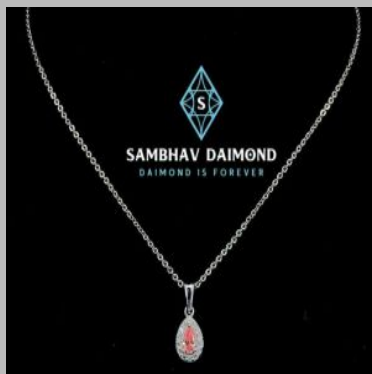

Round Shape White Lab Grown Diamond

Round Shape Lab Grown Diamond

Radiant Shaped Lab Grown Diamond

Radiant Cut CVD Lab Grown Diamond

Sambhav Diamond

Diamond Rings

Marquise Shape Lab Grown Diamond Ring

Three Stone Diamond Engagement Ring

Lab Grown Diamond Eternity Ring

Round Cut Diamond Engagement Ring

Radiant Cut Gold Diamond Engagement Ring

Heart Shape Gold Ring

Diamond Charm

Round Cut Y Drop Chain
Pendant

Pink Pear Shape
Diamond Pendant

Elegant Design Pear
Shape Solitaire Diamond
Pendant

Doll Shape Diamond
Studded Pendant

Diamond Studded
Teardrop Pendants

Diamond Earrings

Princess Cut Diamond
Silver Earrings

Pink Pear Cut Lab
Grown Diamond

Pear Shape Lab Grown
Diamond

Pear Drop Diamond
Earrings