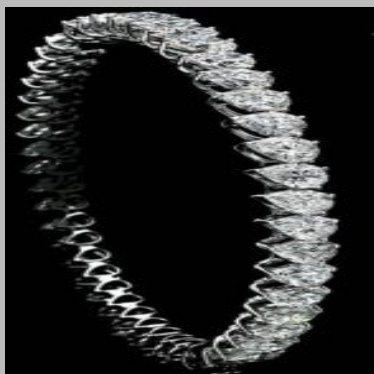

Lab Grown Diamond Eternity Ring

Round Cut Diamond Engagement Ring

Radiant Cut Gold Diamond Engagement Ring

Heart Shape Gold Ring

Diamond Charm

Round Cut Y Drop Chain
Pendant

Pink Pear Shape
Diamond Pendant

Elegant Design Pear
Shape Solitaire Diamond
Pendant

Doll Shape Diamond
Studded Pendant

Diamond Studded
Teardrop Pendants

Diamond Earrings

Princess Cut Diamond
Silver Earrings

Pink Pear Cut Lab
Grown Diamond

Pear Shape Lab Grown
Diamond

Pear Drop Diamond
Earrings

Diamond Bracelet

Vivid Green Pear
Shaped Tsavorite Gold
Bangle for Women

Classic Tennis Diamond
Bracelet

Baguette Cut Diamond
Tennis Bracelet

Contact Us

Sambhav Diamond

Contact Person : Mr. Kaivan

3rd Floor, SY No 1/528 C-3, Ravipark Apartment, Nanpura Main Road, Opp T & TV School