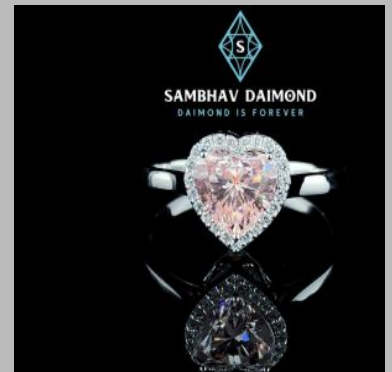

Round Shape White Lab Grown Diamond

Round Shape Lab Grown Diamond

Radiant Shaped Lab Grown Diamond

Radiant Cut CVD Lab Grown Diamond

Sambhav Diamond

Diamond Rings

Marquise Shape Lab Grown Diamond Ring

Three Stone Diamond Engagement Ring

Lab Grown Diamond Eternity Ring

Round Cut Diamond Engagement Ring

Radiant Cut Gold Diamond Engagement Ring

Heart Shape Gold Ring

Diamond Charm

Round Cut Y Drop Chain
Pendant

Pink Pear Shape
Diamond Pendant

Elegant Design Pear
Shape Solitaire Diamond
Pendant