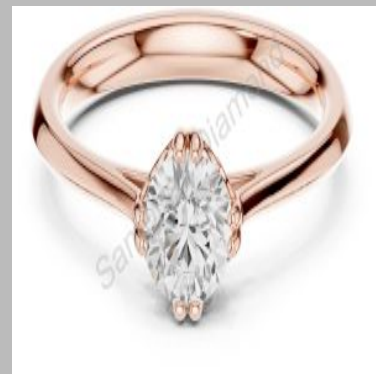

Sambhav Diamond

Sambhav Diamond is known as top Manufacturer, Exporter and Supplier of best Diamond & Diamond Jewellery, Diamond Bangles, Diamond Bracelet, Diamond Charm and Diamond Earrings.

Doll Shape Diamond Studded Pendant

Diamond Mangalsutra Pendant

Radiant Shaped Lab Grown Diamond

Round Shape White Lab Grown Diamond

5 Pear Shape Lab Grown Diamond Gold Pendant

Rose Gold Round Cut Diamond Solitaire Ring

Sambhav Diamond

About Sambhav Diamond

Lab Grown Diamond & Jewellery Loose Lab Grown Diamond Igi Certified Diamonds -0000 to 1.00 cts
1.00cts - 2.00 cts 2.00 cts - 10 cts All Sizes Available Fancy Shapes 0.02 cts to 15.00 cts Pear Marquise
Emerald Cushion Radiant Princess Heart All Sizes Available Make To Order Mo - Mo - Sambhav Diamonds ?
Gmail - sambhavdiamond&

Round Shape White Lab Grown Diamond

Round Shape Lab Grown Diamond

Radiant Shaped Lab Grown Diamond

Radiant Cut CVD Lab Grown Diamond

Sambhav Diamond

Diamond Rings

Marquise Shape Lab Grown Diamond Ring

Three Stone Diamond Engagement Ring