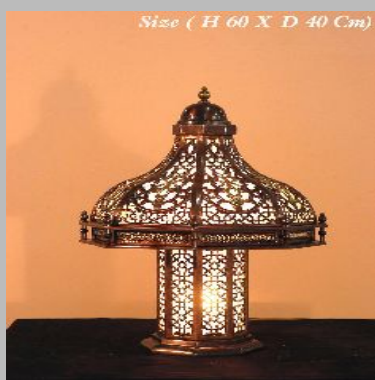

Total Number of Employees : 20 - 50

Year of Establishment : 1995

Legal Status of Firm : Partnership

Lamps

Brass Table Lamps

Brass Pole Lamps

Brass Ceiling Lamps

Table Lamps