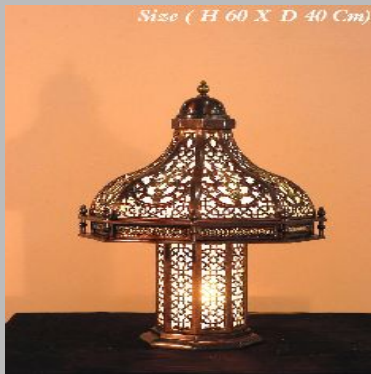

Wooden Trays

furnitures

Brass Ceiling Lamps

Brass Pole Lamps

Brass Table Lamps

Brass Wall Brackets

About Shashi international Inc

Shashi International INC is a well-known name in the market, which is actively engaged in manufacturing, exporting and supplying superior quality Our brass products are widely known for their high-quality, corrosion resistance and sturdy structure, offered by us is designed using the most advanced machines and tools. Moreover, our expertise in offering antique lighting and furniture has allowed us to gain a huge clientele all over the world. Our product are available in various sizes and specifications. Customers can contact us now to purchase our products at reasonable prices.