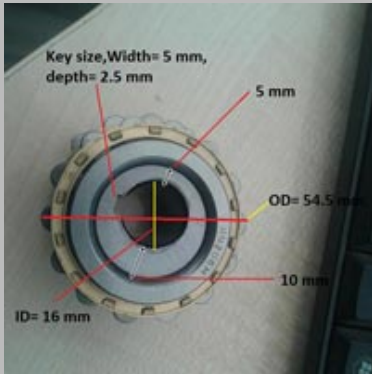

Siddhdatri Enterprises is known as top Manufacturer, Exporter, Supplier, Retailer, Trader, Distributor and Importer of best Bearings, Blades, Coupling, Industrial Coupler and Industrial Seals.

Cylindrical Bearing