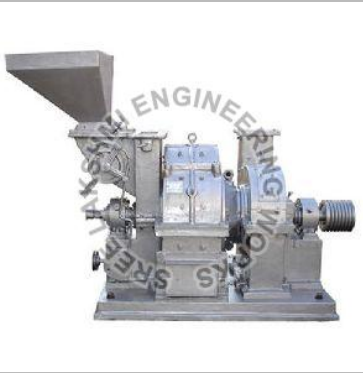

Pulverizers

Rice Pulverizer